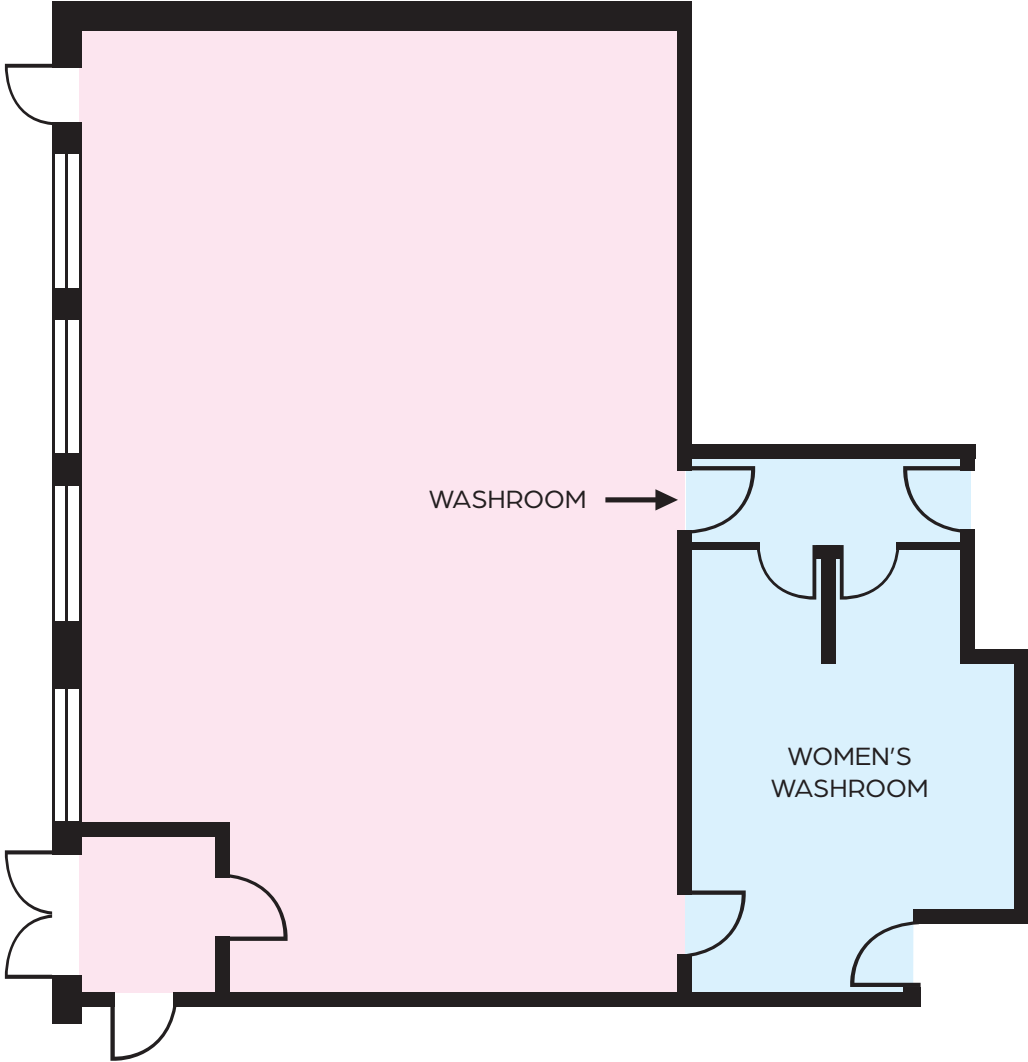

THE CHAPEL

ROOM SPECIFICATIONS

THEATRE
120

BANQUET
65