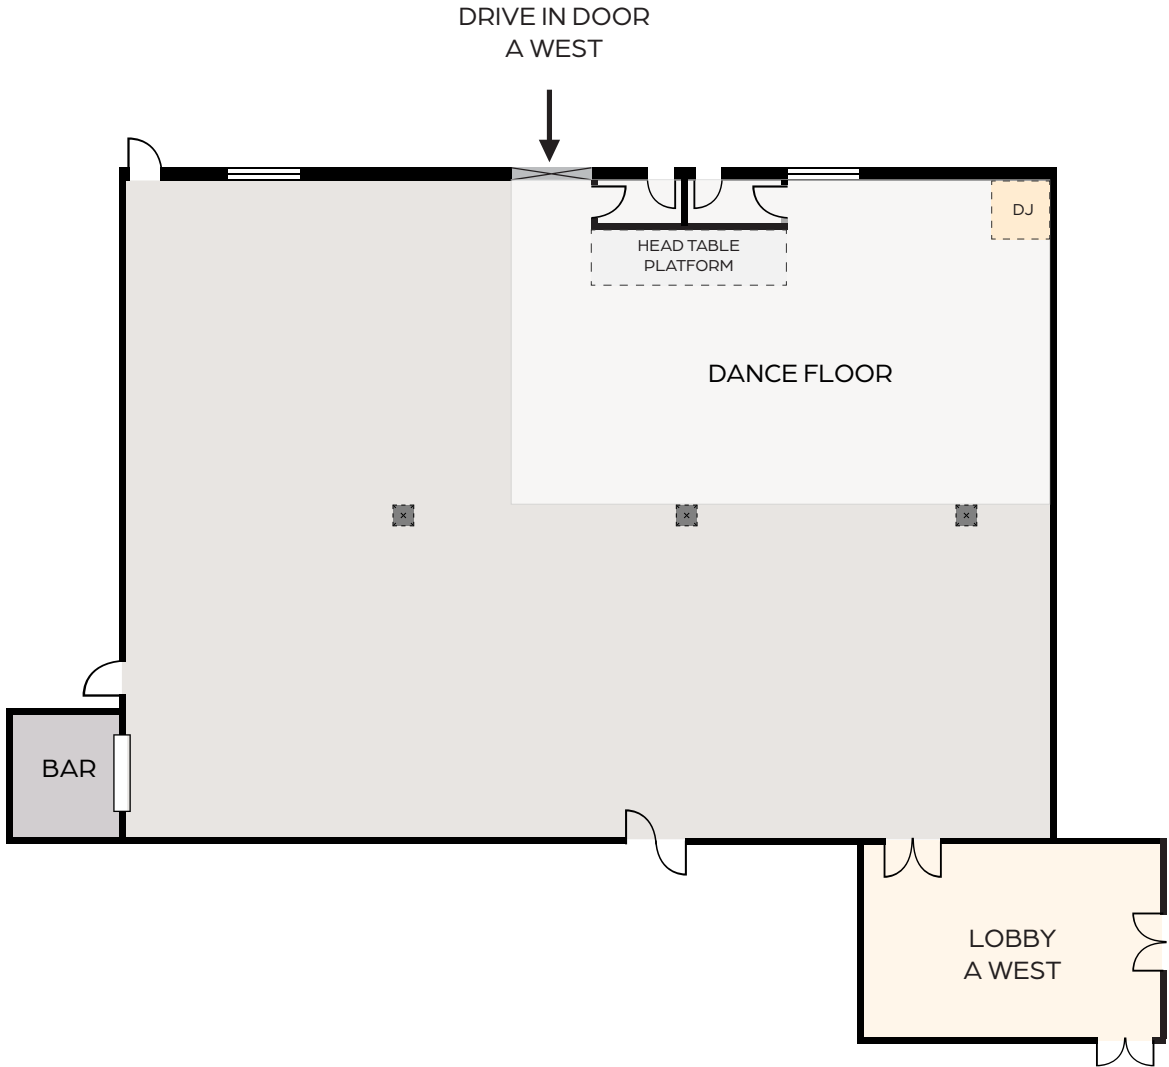

# THE TRILLIUM ROOM WEST

## ROOM SPECIFICATIONS

**THEATRE**  
475

**BANQUET**  
360