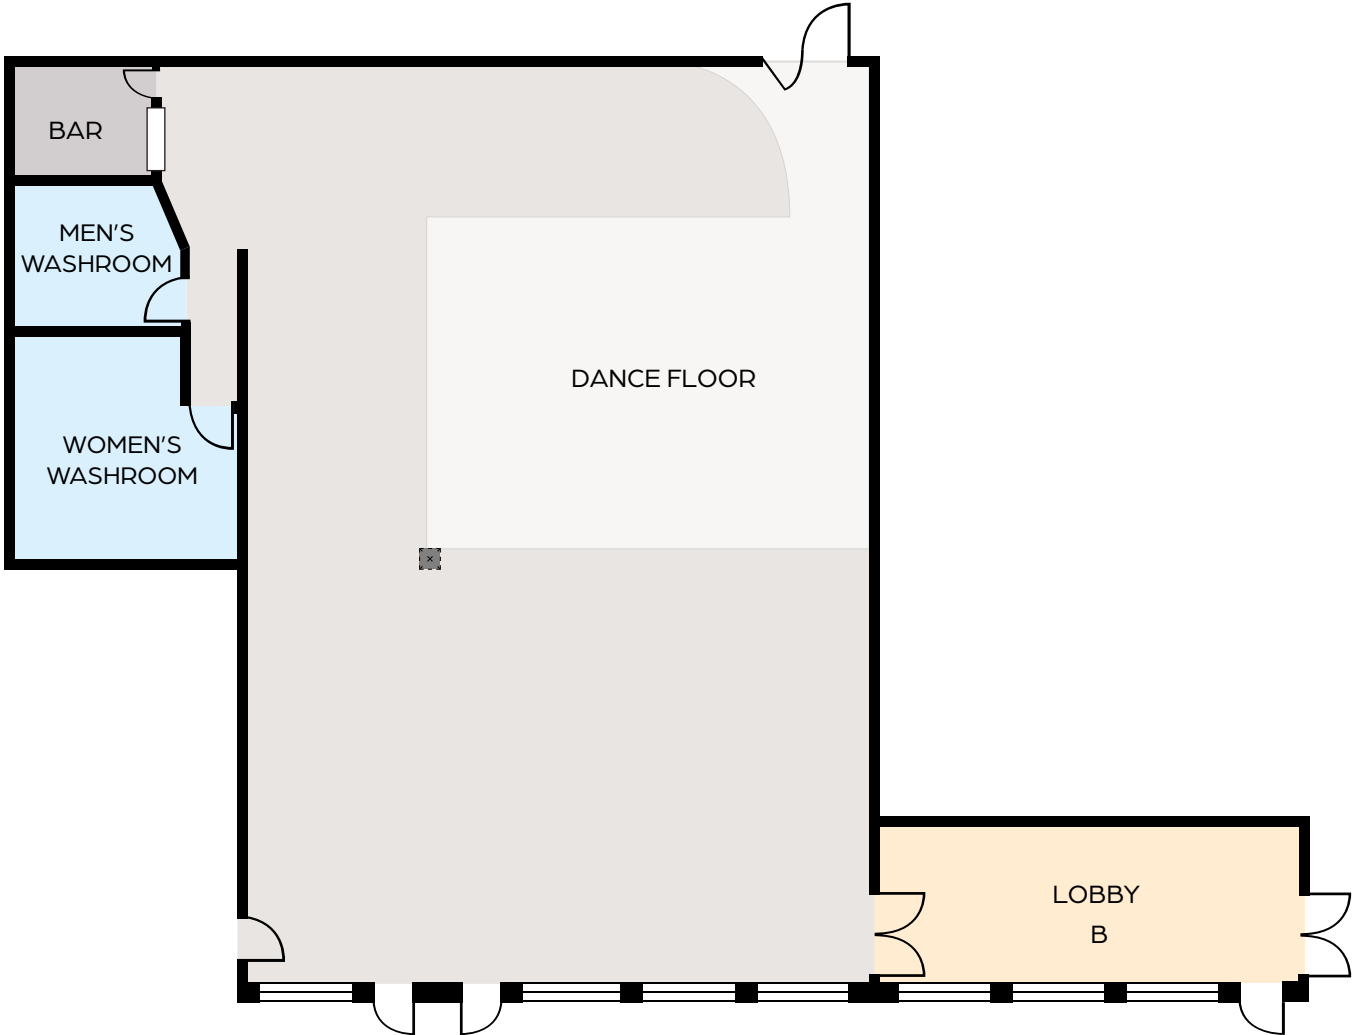

THE ORCHID ROOM

■ PILLAR

ROOM SPECIFICATIONS

THEATRE
302

BANQUET
200