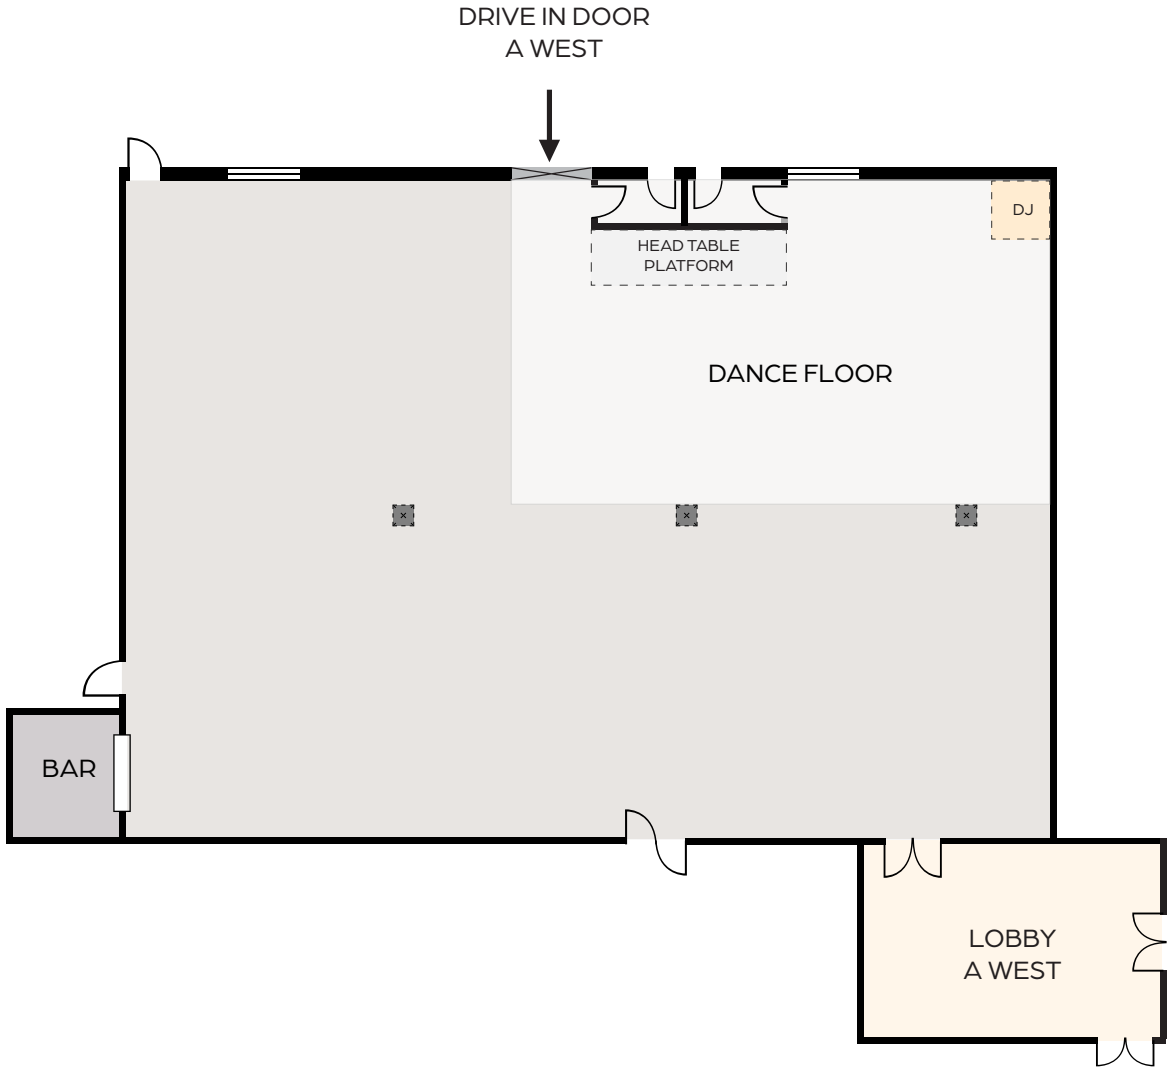

THE TRILLIUM ROOM WEST

ROOM SPECIFICATIONS

THEATRE
578

BANQUET
402